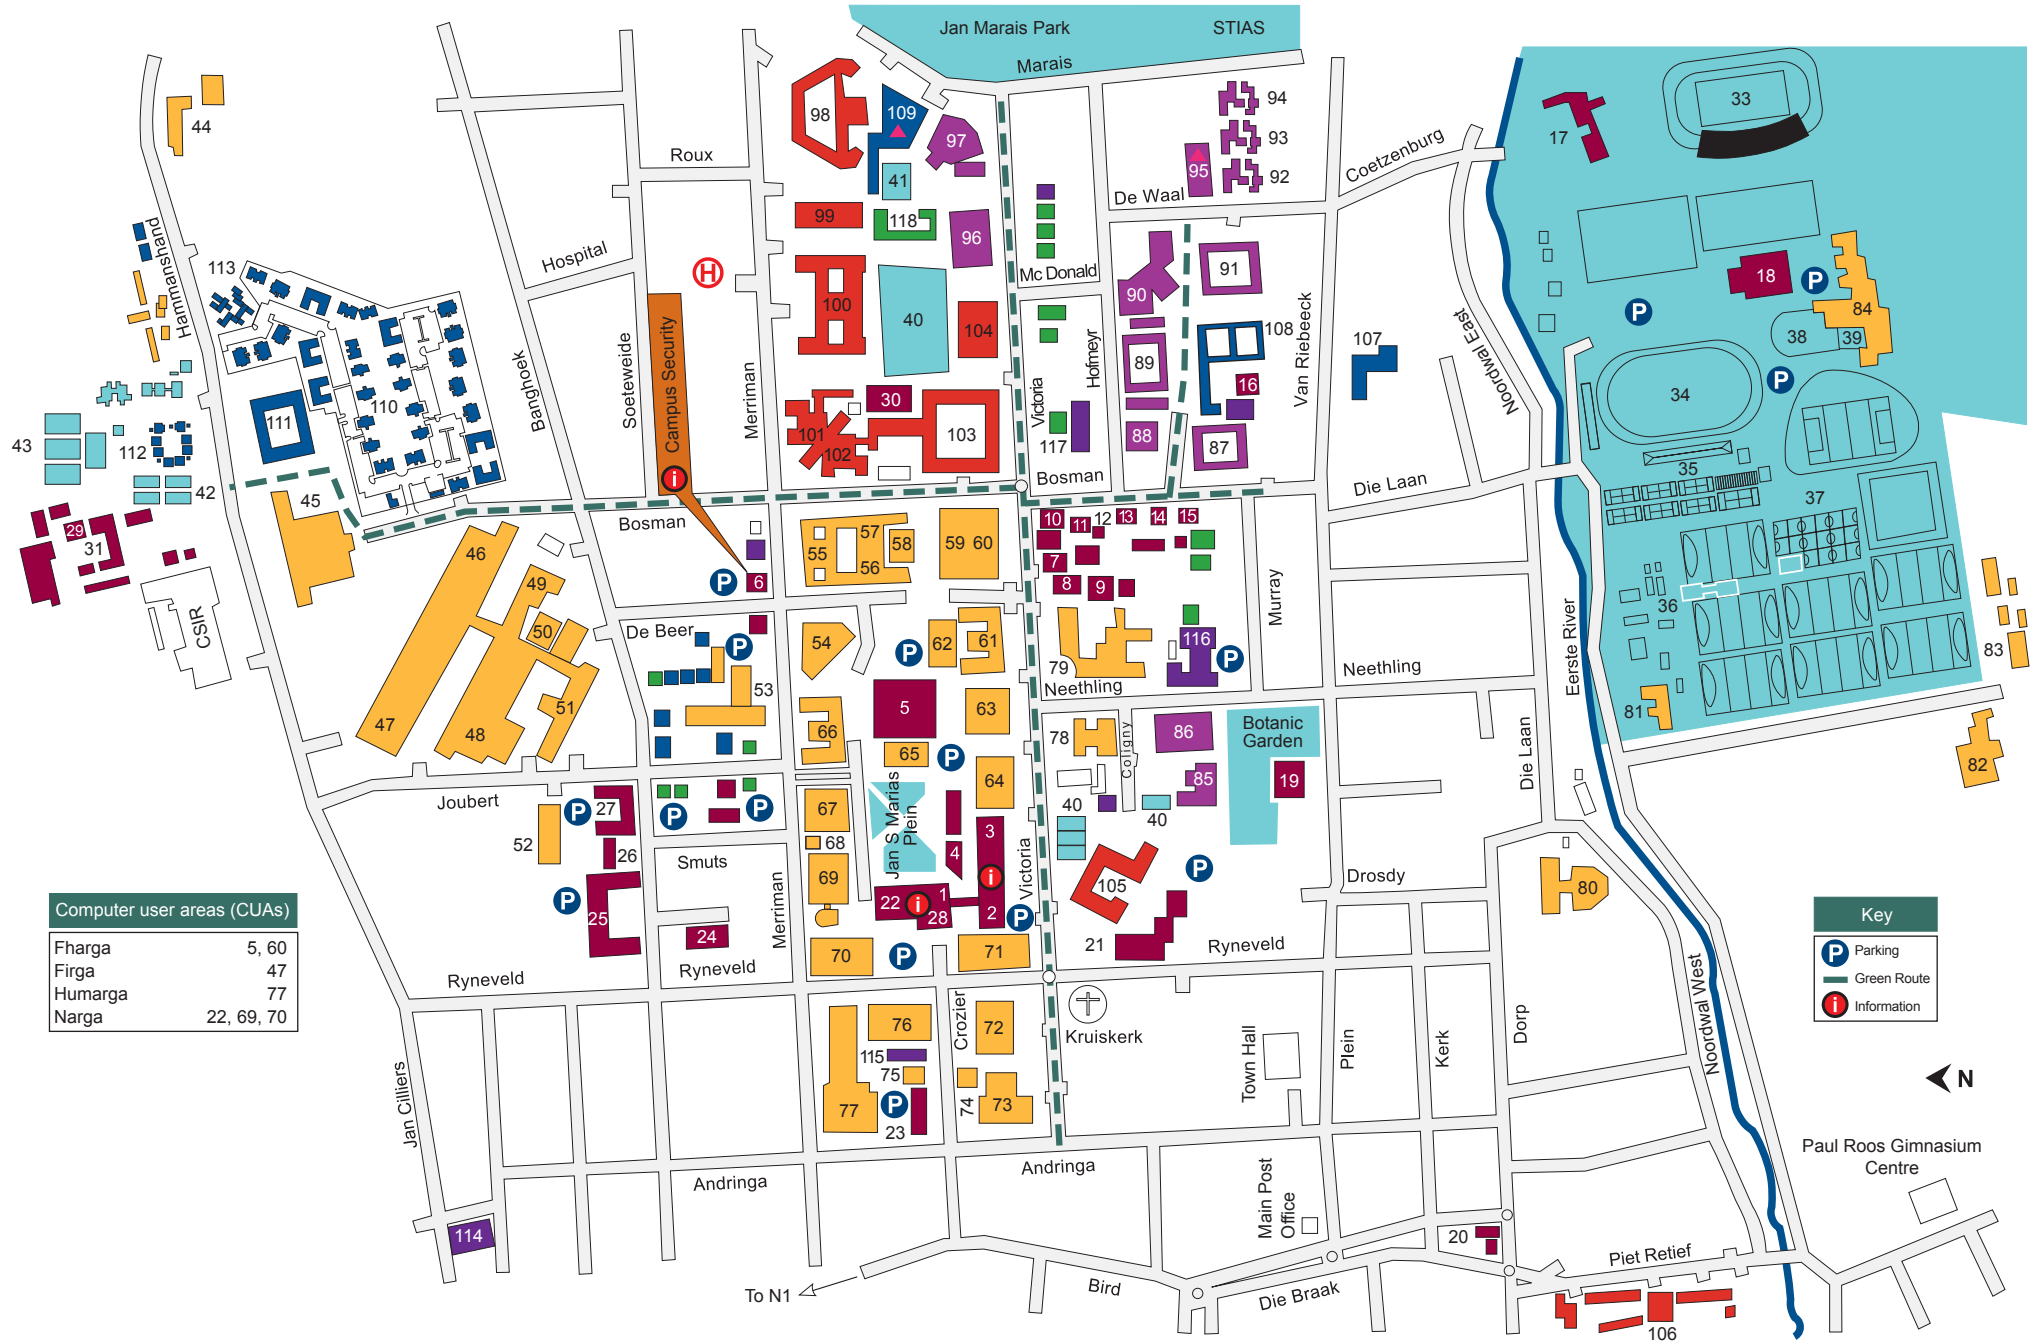

STELLENBOSCH CAMPUS MAP

STELLENBOSCH CAMPUS MAP INDEX

SUPPORT SERVICES

- 1 Administration, Block A
- 2 Administration, Block B
- 3 Administration, Block C
- 4 JS Gericke Library
- 5 Neelsie Student Centre
- 6 Campus Security
- 7 Centre for Student Recruitment
- 8 Centre for Student Counselling and Development: Reception (CSCD)
- 9 CSCD: Office for Students with Special Learning Needs (Disabilities); Den Bosch
- 10 CSCD: Unit for Psychotherapeutic and Support Services
- 11 Centre for Teaching and Learning
- 12-14 Division for Student Affairs
- 15 Language Centre: Reading Lab and Language Enrichment Courses
- 16 Campus Health Services
- 17 Maties Sport
- 18 Coetzenburg Centre
- 19 Old Conservatoire
- 20 SU Art Galery
- 21 University Museum
- 22 Centre for Learning Technology
- 23 Language Centre (Writing Lab)
- 24 WAT, 115 Banghoek Road
- 25 Matie Community Services, Lückhoff School
- 26 SU Vehicle Fleet
- 27 Legal Aid Clinic
- 28 IT Hub (Help Centre)
- 30 Purchasing and Provision Services
- 31 Facilities Management
- 32 Information Technology

SPORTS FACILITIES

- 33 Danie Craven Stadium
- 34 Coetzenburg Athletics Stadium
- 35 Coetzenburg Tennis Courts
- 36 PSO Club House and Hockey Fields
- 37 Netball Courts
- 38 Swimming Pool
- 39 SU Gymnasium
- 40 Tennis Courts (Residences)
- 41 Old Mutual Sports Centre (squash courts)
- 42 Tennis Courts
- 43 Heidehof Rugby Fields

WOMEN'S RESIDENCES

- 85 Monica
- 86 Harmonie
- 87 Heemstede
- 88 Huis ten Bosch
- 89 Lydia
- 90 Minerva
- 91 Nerina
- 92 Erica
- 93 Nemesia
- 94 Serruria
- 95 Tinie Louw Dining Hall; ▲ amaMaties hub
- 96 Sonop (Huis van Niekerk)
- 97 Irene

MEN'S RESIDENCES

- 98 Eendrag
- 99 Helshoogte

- 100 Simonsberg
- 101 Huis Visser
- 102 Huis Marais
- 103 Dagbreek
- 104 Majuba
- 105 Wilgenhof
- 106 Helderberg

MEN'S AND WOMEN'S RESIDENCES

- 107 Huis Neethling
- 108 Metanoia
- 109 Russel Botman House; ▲ Wimbledon hub
- 110 Academia
- 111 Concordia
- 112 Goldfields
- 113 Huis McDonald